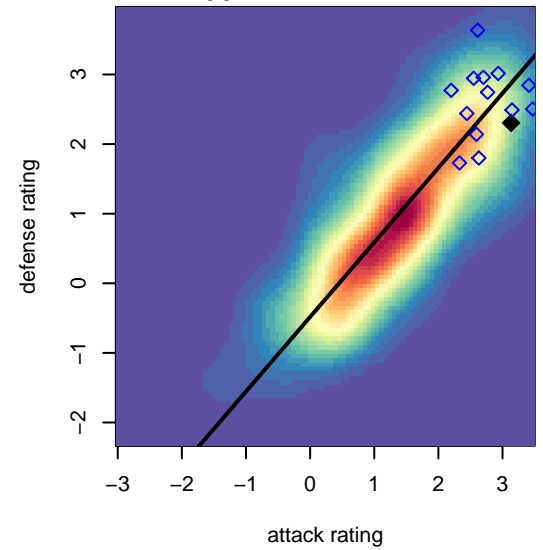

# San Diego Surf SC Academy I B01

San Diego SC  
 San Diego, CAS  
 B01 total strength=1585  
 attack=22.96 defense=10.02  
 notes= Cuellar 2014-5

alt names used:  
 SD Surf Academy (Cuellar) BU14  
 SD SURF ACADEMY (CUELLAR) (CAS)

Venues played:  
 2015 Surf Cup Surf Super Cup U14  
 2015 FWRL CAS B01

**San Diego Surf SC Academy I B01**  
 Dots are actual minus expected GF (blue circles) and GA (red triangles).  
 Blue line is smoothed change in attack strength. Red is smoothed change in defense strength.

**attack and defense variance (black dot)  
relative to other teams  
and top 10 in region**

**attack and defense rating  
relative to others at age  
and all opponents in last 13 months**

**attack and defense rating  
relative to others at age  
and all opponents in last 13 months**

**Performance relative to 13 month average**

**Performance relative to 13 month average**

Distribution of opponents  
 Red = Lose zone, Blue = Win zone, Green = Even  
 Black line separates win/lose zones