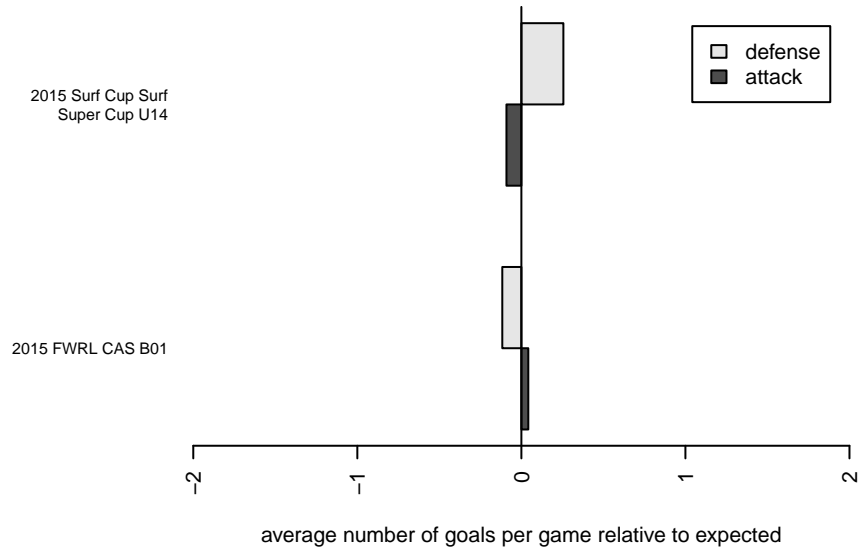

# San Diego Surf SC Academy I B01

San Diego SC  
 San Diego, CAS  
 B01 total strength=1585  
 attack=22.96 defense=10.02  
 notes= Cuellar 2014-5

alt names used:  
 SD Surf Academy (Cuellar) BU14  
 SD SURF ACADEMY (CUELLAR) (CAS)

Venues played:  
 2015 Surf Cup Surf Super Cup U14  
 2015 FWRL CAS B01

**San Diego Surf SC Academy I B01**  
 Dots are actual minus expected GF (blue circles) and GA (red triangles).  
 Blue line is smoothed change in attack strength. Red is smoothed change in defense strength.

**attack and defense variance (black dot)  
relative to other teams  
and top 10 in region**

**attack and defense rating  
relative to others at age  
and all opponents in last 13 months**

**attack and defense rating  
relative to others at age  
and all opponents in last 13 months**

**Performance relative to 13 month average**

**Performance relative to 13 month average**

Distribution of opponents  
 Red = Lose zone, Blue = Win zone, Green = Even  
 Black line separates win/lose zones