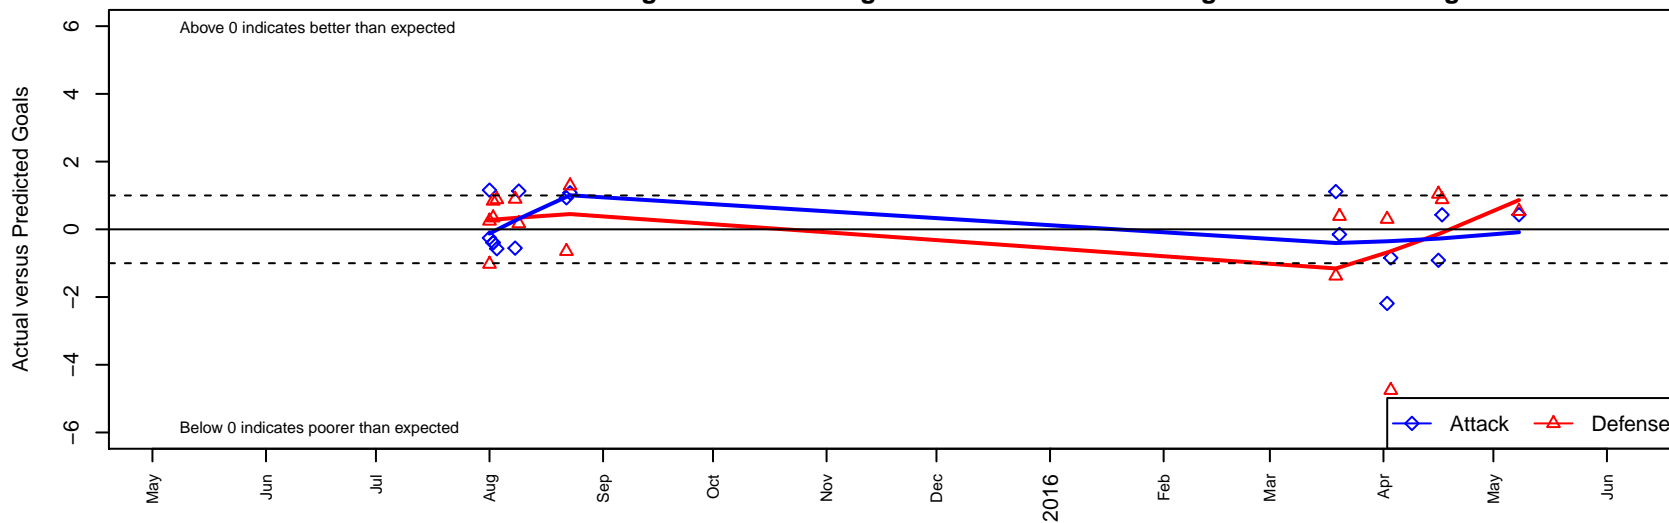

# San Diego Surf SC Academy I B01

San Diego SC  
 San Diego, CAS  
 B01 total strength=1585  
 attack=22.96 defense=10.02  
 notes= Cuellar 2014-5

alt names used:  
 SD Surf Academy (Cuellar) BU14  
 SD SURF ACADEMY (CUELLAR) (CAS)

Venues played:  
 2015 Surf Cup Surf Super Cup U14  
 2015 FWRL CAS B01

**San Diego Surf SC Academy I B01**  
 Dots are actual minus expected GF (blue circles) and GA (red triangles).  
 Blue line is smoothed change in attack strength. Red is smoothed change in defense strength.

**attack and defense variance (black dot)  
relative to other teams  
and top 10 in region**

**attack and defense rating  
relative to others at age  
and all opponents in last 13 months**

**attack and defense rating  
relative to others at age  
and all opponents in last 13 months**

**Performance relative to 13 month average**

**Performance relative to 13 month average**

Distribution of opponents  
 Red = Lose zone, Blue = Win zone, Green = Even  
 Black line separates win/lose zones