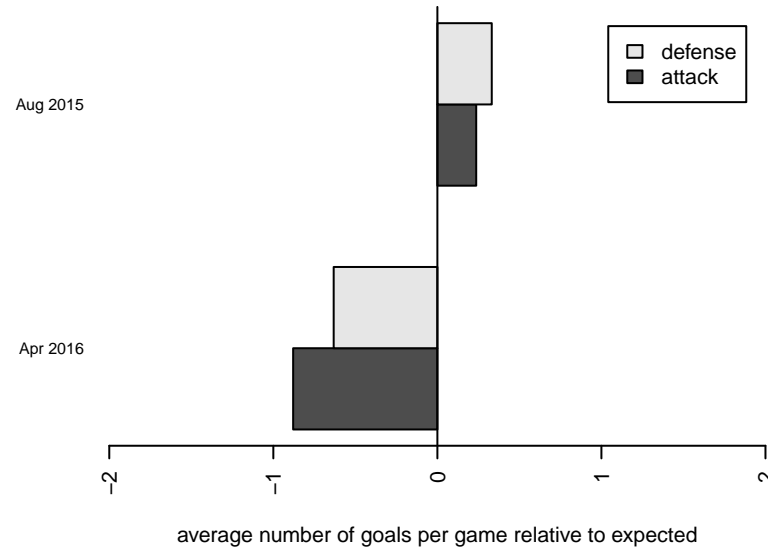

# San Diego Surf SC Academy I B01

San Diego SC  
 San Diego, CAS  
 B01 total strength=1585  
 attack=22.96 defense=10.02  
 notes= Cuellar 2014-5

alt names used:  
 SD Surf Academy (Cuellar) BU14  
 SD SURF ACADEMY (CUELLAR) (CAS)

Venues played:  
 2015 Surf Cup Surf Super Cup U14  
 2015 FWRL CAS B01

**San Diego Surf SC Academy I B01**  
 Dots are actual minus expected GF (blue circles) and GA (red triangles).  
 Blue line is smoothed change in attack strength. Red is smoothed change in defense strength.

**attack and defense variance (black dot)  
relative to other teams  
and top 10 in region**

**attack and defense rating  
relative to others at age  
and all opponents in last 13 months**

**attack and defense rating  
relative to others at age  
and all opponents in last 13 months**

**Performance relative to 13 month average**

**Performance relative to 13 month average**

Distribution of opponents  
 Red = Lose zone, Blue = Win zone, Green = Even  
 Black line separates win/lose zones