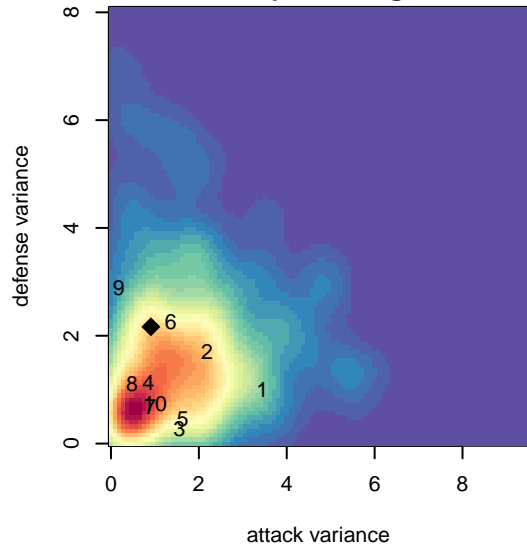

# San Diego Surf SC Academy I B01

San Diego SC  
 San Diego, CAS  
 B01 total strength=1585  
 attack=22.96 defense=10.02  
 notes= Cuellar 2014-5

alt names used:  
 SD Surf Academy (Cuellar) BU14  
 SD SURF ACADEMY (CUELLAR) (CAS)

Venues played:  
 2015 Surf Cup Surf Super Cup U14  
 2015 FWRL CAS B01

**San Diego Surf SC Academy I B01**  
 Dots are actual minus expected GF (blue circles) and GA (red triangles).  
 Blue line is smoothed change in attack strength. Red is smoothed change in defense strength.

**attack and defense variance (black dot)  
relative to other teams  
and top 10 in region**

**attack and defense rating  
relative to others at age  
and all opponents in last 13 months**

**attack and defense rating  
relative to others at age  
and all opponents in last 13 months**